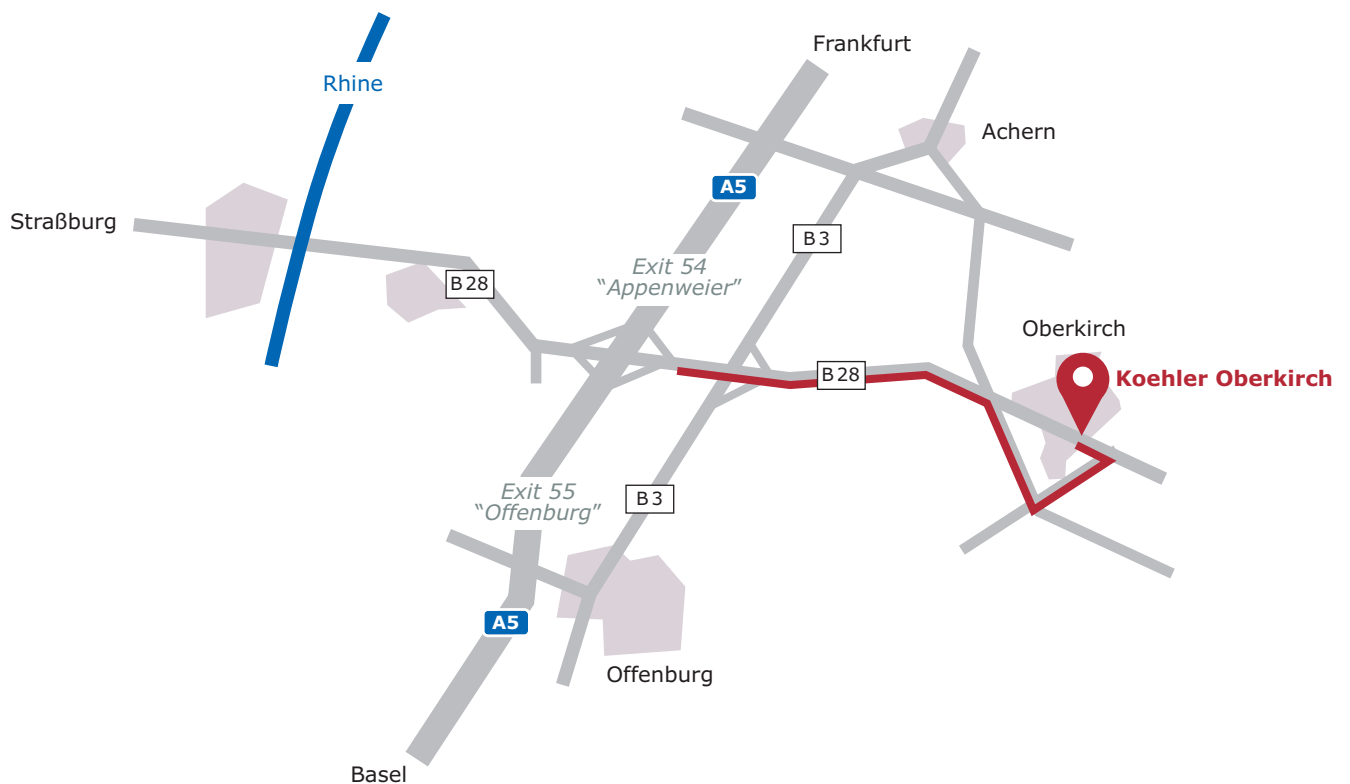

Koehler
PAPER

HOW TO GET TO THE OBERKIRCH MILL

Directions:

- B28 to Oberkirch
- Follow the road until the "Oberkirch Ost" traffic circle
- 3. Take the exit signposted "Oberkirch Ost"
- Turn left at the end of the road
- Park on the right-hand side