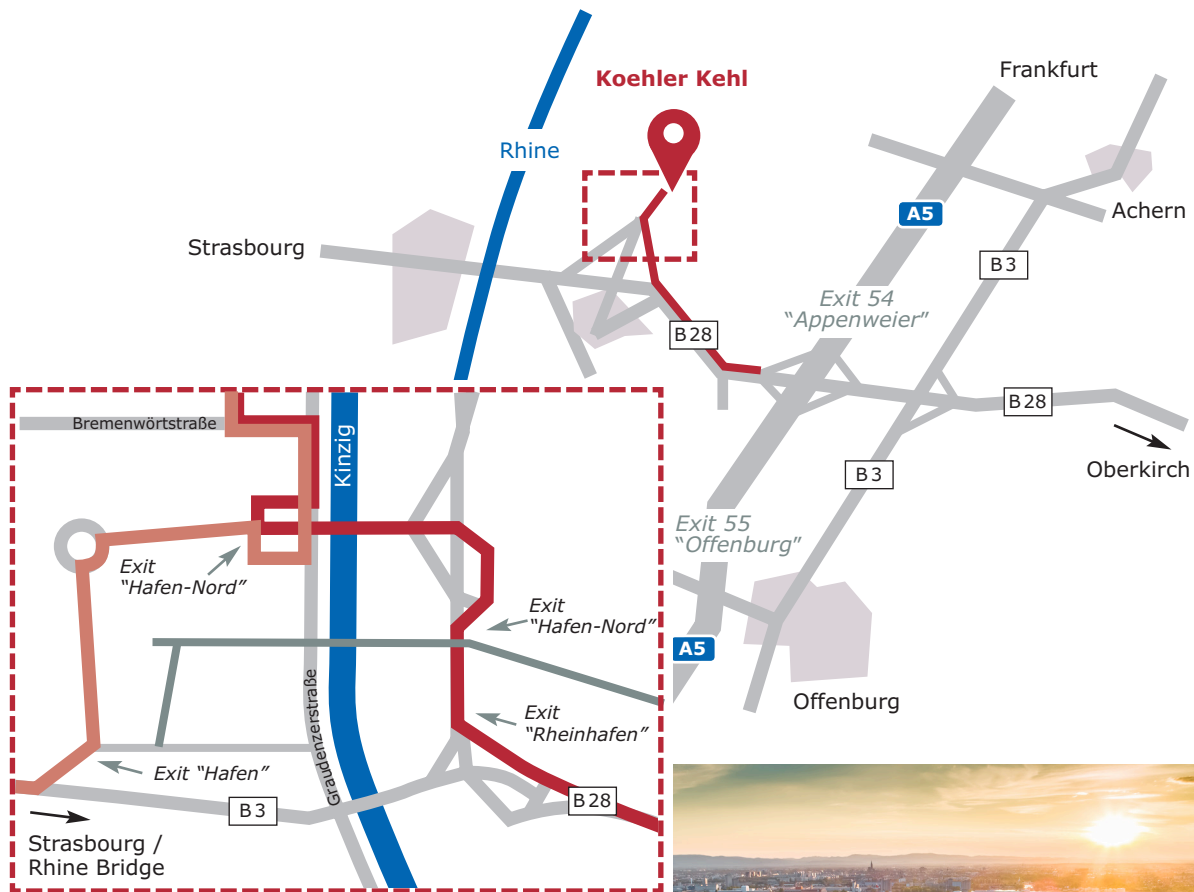

HOW TO GET TO THE KEHL MILL

Directions:

Coming from the A5 highway and Oberkirch

- B28 towards Kehl / Strasbourg
- Take the exit signposted "Rheinhafen Kehl"
- Take the "Kehl-Hafen" exit after 400 meters
- Take the "Hafen-Nord" exit after 1,000 meters
- Turn left into Graudenzerstraße after 300 meters
- Turn left into Koehler Kehl, Bremenwörtstraße, after 200 meters

Coming from Strasbourg

- Coming from the Rhine Bridge
- Follow the signs for "Kehl-Hafen"
- At the 2nd set of traffic lights (right in front of McDonald's), turn left towards "Hafen"
- After 300 meters, take the first exit from the traffic circle
- Turn left into Graudenzerstraße after 800 meters
- Turn left into Koehler Kehl, Bremenwörtstraße, after 300 meters