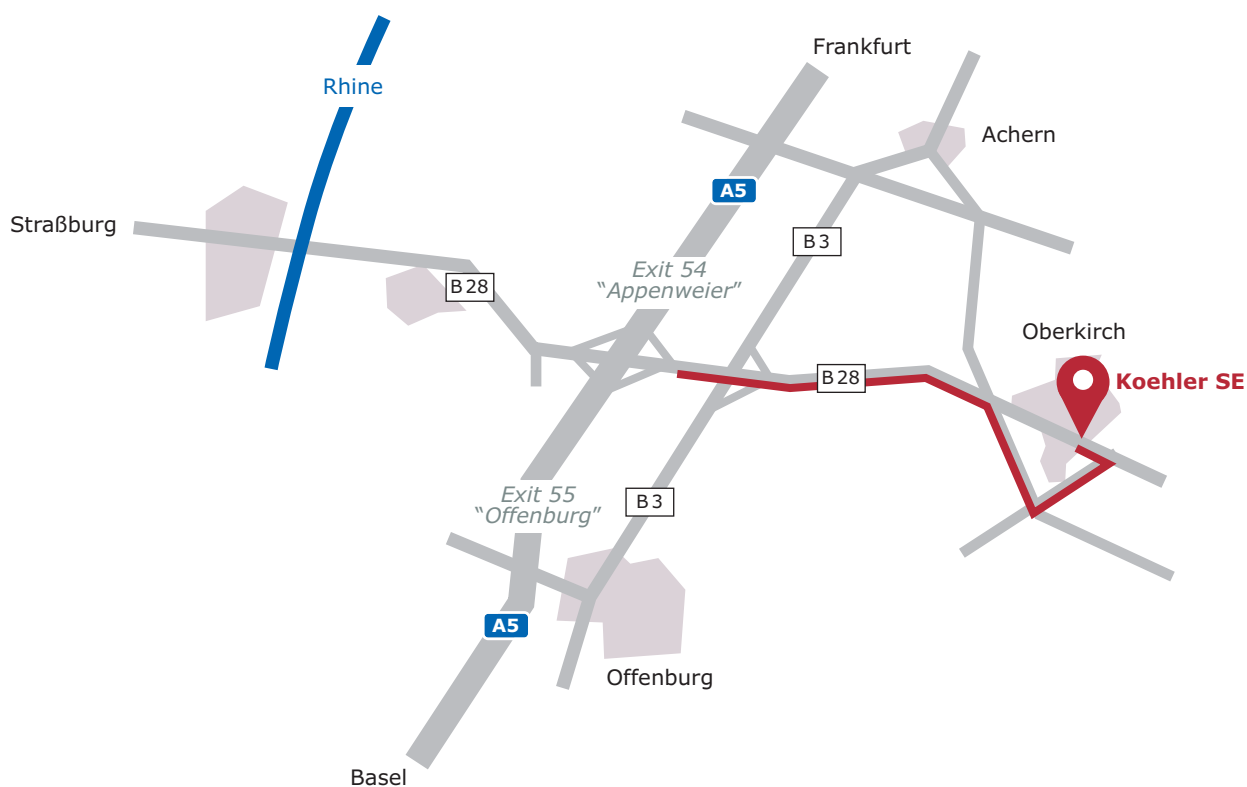

## HOW TO GET TO THE OBERKIRCH MILL

### Directions:

- B28 to Oberkirch
- Follow the road until the "Oberkirch Ost" traffic circle
- 3. Take the exit signposted "Oberkirch Ost"
- Turn left at the end of the road
- Park on the right-hand side