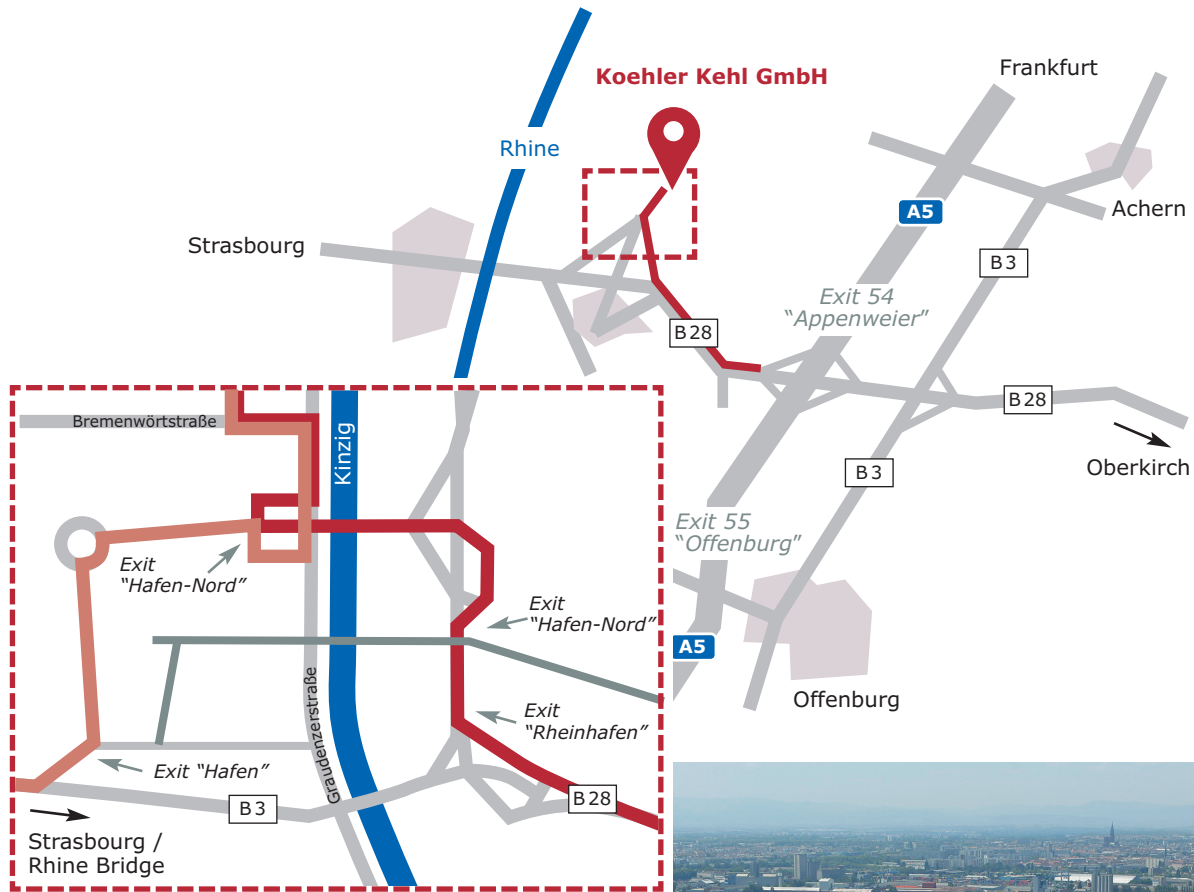

HOW TO GET TO THE KEHL MILL

Directions:

Coming from the A5 highway and Oberkirch

- B28 towards Kehl / Strasbourg
- Take the exit signposted "Rheinhafen Kehl"
- Take the "Kehl-Hafen" exit after 400 meters
- Take the "Hafen-Nord" exit after 1,000 meters
- Turn left into Graudenzerstraße after 300 meters
- Turn left into Koehler Kehl GmbH, Bremenwörtstraße, after 200 meters

Coming from Strasbourg

- Coming from the Rhine Bridge
- Follow the signs for "Kehl-Hafen"
- At the 2nd set of traffic lights (right in front of McDonald's), turn left towards "Hafen"
- After 300 meters, take the first exit from the traffic circle
- Turn left into Graudenzerstraße after 800 meters
- Turn left into Koehler Kehl GmbH, Bremenwörtstraße, after 300 meters